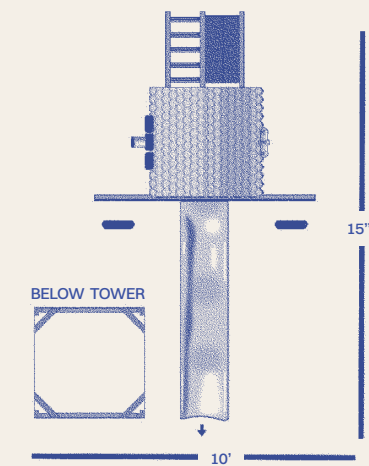

CARE - BEAR CASTLE

RECOMMENDED AGES 2-10

MODEL INCLUDES	Towers	4'x4' Play Deck w/ 5' Deck Height
	Slides	10' Waterfall Slide
	Climbers	5' Rock Climbing Wall/Ladder Combo
	Roof Type	Plastic
	Swing Beam	2-Position Cross Beam
	Swing	(2) Belt Swings
Accessories	Telescope, Ship's Wheel, Tic-Tac-Toe	

Total Space	16' x 22'
Total Height	10' 11"
Border	76 Linear ft.
Rubber Mulch	1 ton
Wood Mulch	4 cu. yds.
Weed Guard	352 sq. ft.

DIMENSIONS