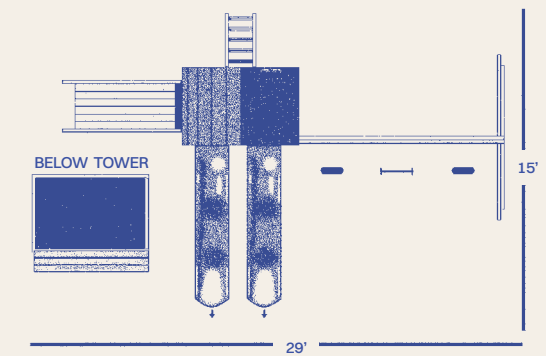

## THE MARINA

RECOMMENDED AGES 2-10

MODEL INCLUDES	Towers	6'x4' Tower w/ 5' Deck Height
	Slides	(2) 10' Avalanche Slides, Ramp Slide
	Climbers	5' Ladder
	Roof Type	Poly
	Swing Beam	3-Position Standard Beam
	Swing	(2) Belt Swings, Trapeze Bar
Accessories	Decking Under The Tower, Connect Four-In-A-Row, Lemonade Stand (No Chairs), Ship's Wheel	
DIMENSIONS	Total Space	35' x 21'
	Total Height	11' 2"
	Border	112 Linear ft.
	Rubber Mulch	2.5 tons
	Wood Mulch	7 cu. yds.
	Weed Guard	735 sq. ft.