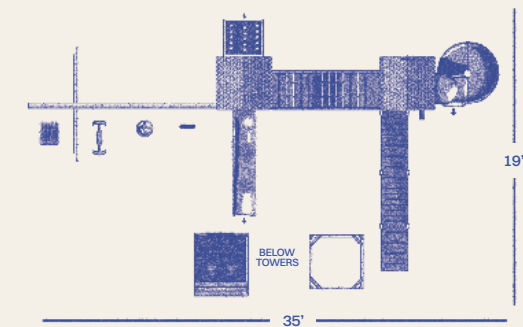

SPACE WALK

RECOMMENDED AGES 3-10

MODEL INCLUDES	Towers	(2) 4' x 4' Play Decks w/ 5' Deck Height
	Connector	Wobbly Bridge
	Slides	5' Super Spiral Slide, 10' Waterfall Slide
	Climbers	12' Ramp, 5' Full Width Rock Climbing Wall
	Roof Type	Plastic
	Swing Beam	4-Position Standard Beam
	Swing	Belt Swing, Deluxe Toddler Swing, Plastic Glider, Hammock Swing
	Accessories	Ship's Wheel, Telescope, Tic - Tac - Toe (on Bottom Railing), Lemonade Stand w/ 2 chairs, Decking & Railing Under One Tower
Total Space		41' x 25'
Total Height		10' 11"
Border		132 Linear ft.
Rubber Mulch		3.5 tons
Wood Mulch		10 cu. yds.
Weed Guard		1025 sq. ft.

DIMENSIONS

OVERHEAD VIEW