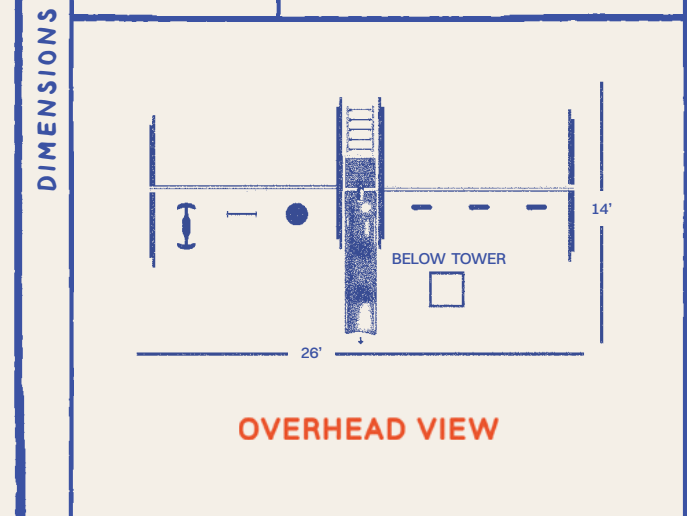

WISH-BEAR'S DREAM

RECOMMENDED AGES 2-10

MODEL INCLUDES	Towers	2'x2' Play Deck w/ 5' Deck Height
	Slides	10' Waterfall Slide
	Climbers	5' Ladder
	Swing Beam	(2) 3-Position Standard Beam
	Swing	Plastic Glider, (3) Belt Swings, Trapeze Bar, Deluxe Toddler Swing
Accessories	Telescope	

Total Space	32' x 20'
Total Height	9'
Border	104 Linear ft.
Rubber Mulch	2 tons
Wood Mulch	7 cu. yds.
Weed Guard	640 sq. ft.