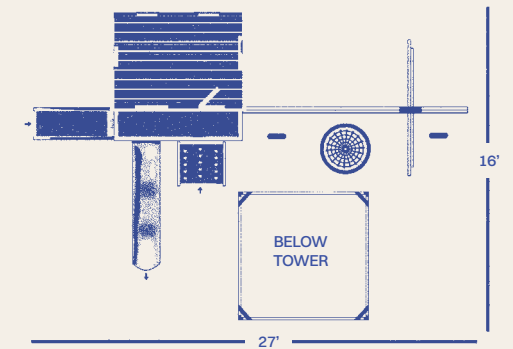

THE HAZEL

RECOMMENDED AGES 2-10

MODEL INCLUDES

Towers	8'x8' Play Deck w/5' Deck Height
Playhouse	8' x 6' Playhouse
Slides	10' Avalanche Slide
Climbers	5' Staircase w/Poly Railing, 5' Full Width Rock Climbing Wall
Roof Type	Sloped
Swing Beam	4-Position High Beam
Swing	(2) Belt Swings, Web Swing
Accessories	(2) Big Playhouse Windows

Total Space	33' x 22'
Total Height	12'2"
Border	110 Linear ft.
Rubber Mulch	2.5 tons
Wood Mulch	8 cu. yds
Weed Guard	726 sq ft.

DIMENSIONS

OVERHEAD VIEW