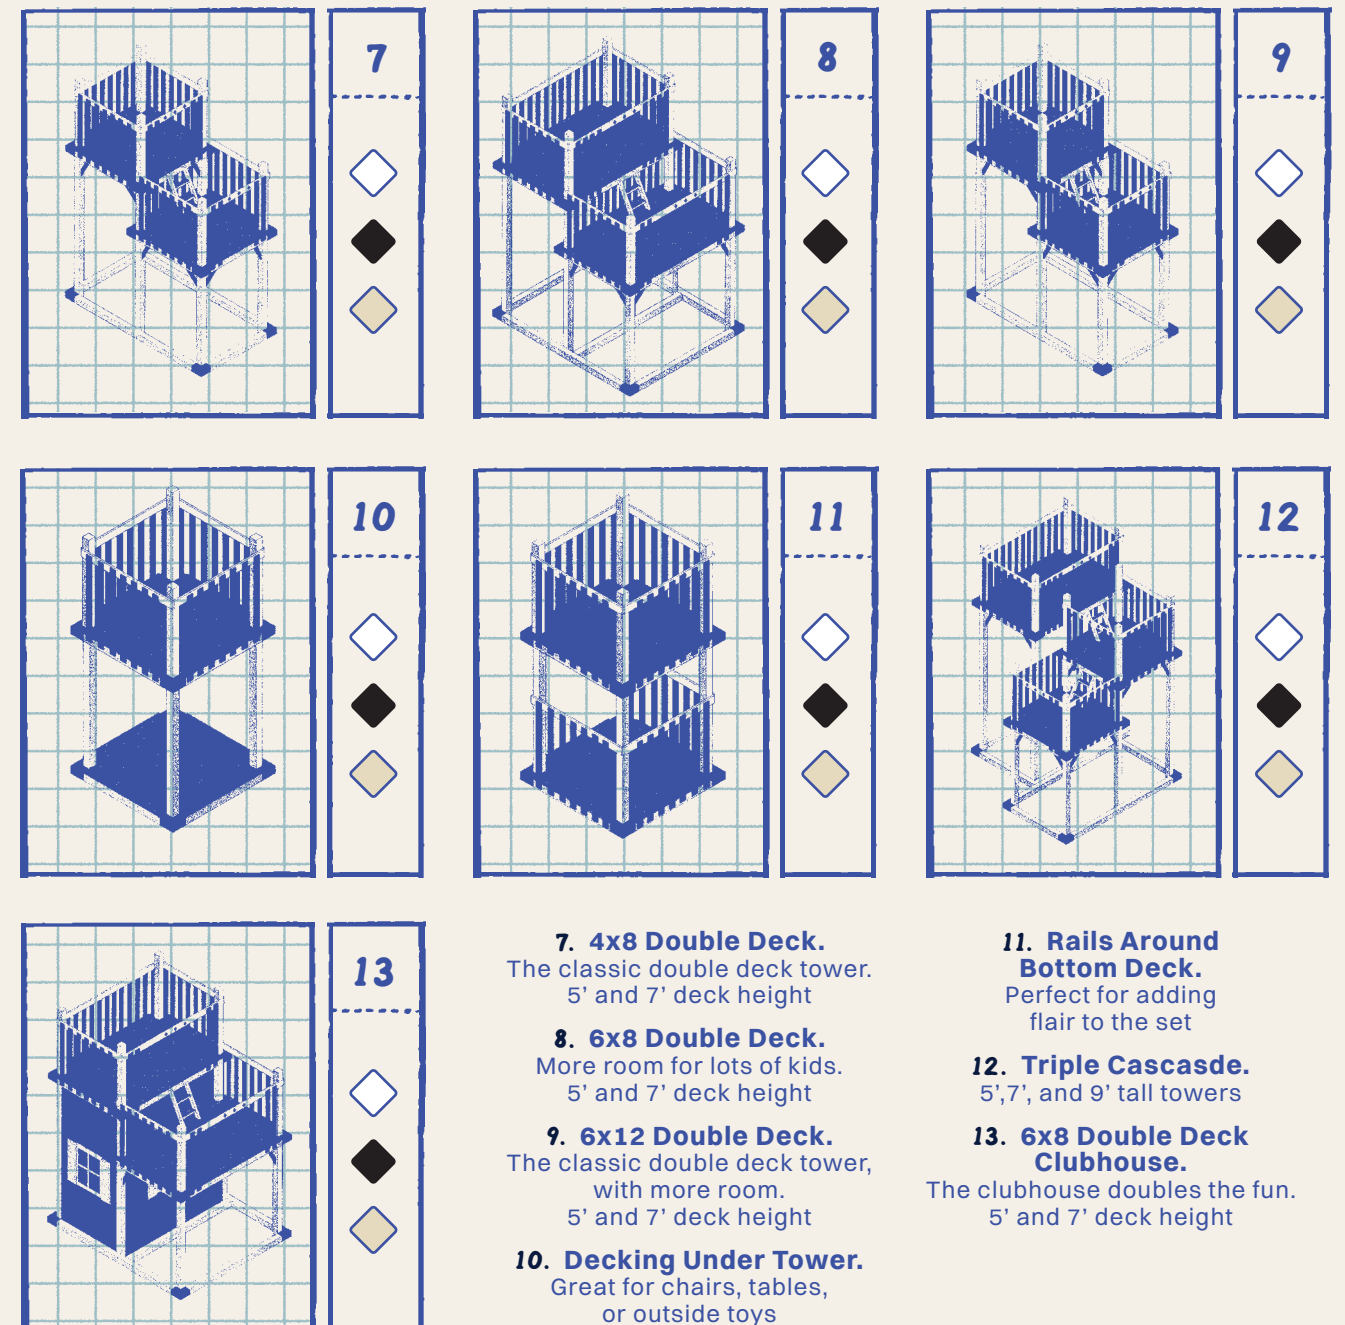

- **7. 4x8 Double Deck.**
  The classic double deck tower. 5' and 7' deck height
- **8. 6x8 Double Deck.**
  More room for lots of kids. 5' and 7' deck height
- **9. 6x12 Double Deck.**
  The classic double deck tower, with more room. 5' and 7' deck height
- **10. Decking Under Tower.**
  Great for chairs, tables, or outside toys
- **11. Rails Around Bottom Deck.**
  Perfect for adding flair to the set
- **12. Triple Cascade.**
  5', 7', and 9' tall towers
- **13. 6x8 Double Deck Clubhouse.**
  The clubhouse doubles the fun. 5' and 7' deck height