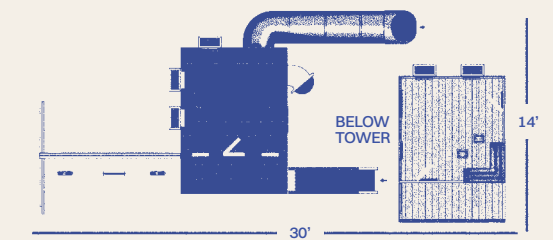

THE HOMESTEAD

RECOMMENDED AGES 3-14

MODEL INCLUDES

Towers	8'x11' Play Deck with Aluminum Railings w/ 6' Deck Height
Playhouse	8' x 8' Playhouse, 8'x8' Clubhouse with (2) Doors
Slides	7' Sidewinder
Climbers	6' Staircase with Aluminum Railings
Roof Type	Lean-to Roof
Swing Beam	3-Position High Beam
Swing	(2) Belt Swings, Trapeze Bar
Accessories	(2) Big Playhouse Windows, (5) Small flower boxes, Coffee Bar with 2 Chairs, Bubble Tube Panel

DIMENSIONS

Total Space	36' x 20'
Total Height	14'1"
Border	112 Linear ft.
Rubber Mulch	2.5 tons
Wood Mulch	7 cu. yds.
Weed Guard	720 sq. ft.

OVERHEAD VIEW