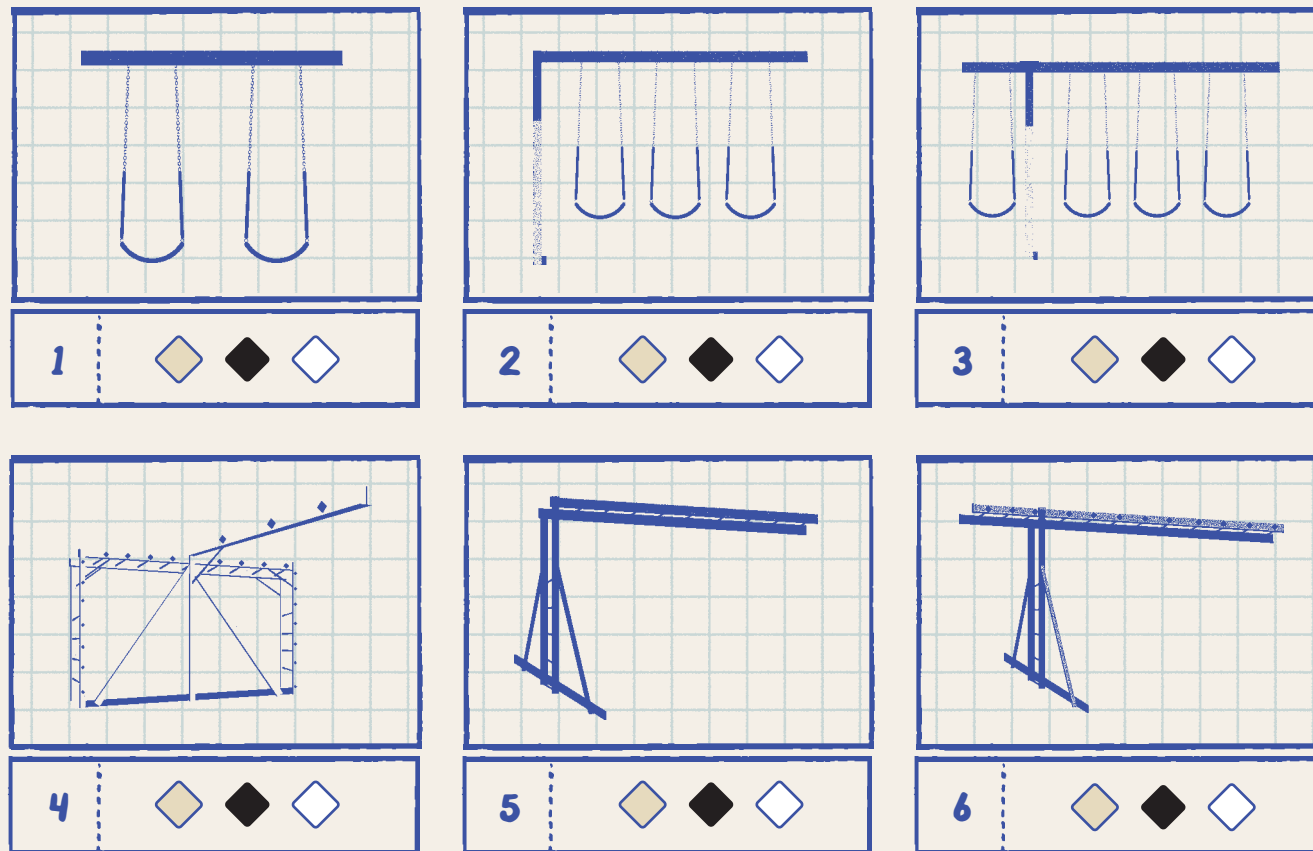

SWING BEAMS

1. **2-Position Cross Beam.** Space saving
2. **3-Position Beam.** The classic swing beam.
3. **4-Position Beam.** Great for hammocks
4. **Perpendicular Monkey Bar.** Can be added to a 3-position swing beam

5. **3-Position Monkey Bar.** Great for swinging and climbing. Only available on 5' deck heights
6. **4-Position Monkey Bar.** Gain an additional swing position. Only available on 5' deck heights