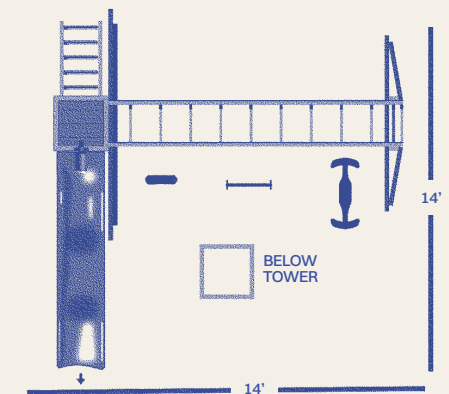

HONEY BEAR HANGOUT

RECOMMENDED AGES 2-10

MODEL INCLUDES	Towers	2'x2' Play Deck w/ 5' Deck Height
	Slides	10' Waterfall Slide
	Climbers	5' Ladder
	Swing Beam	3-Position Monkey Bar
	Swing	Plastic Glider, Belt Swing, Trapeze Bar
	Accessories	Telescope
Total Space		20' x 20'
Total Height		9'
Border		80 Linear ft.
Rubber Mulch		1 ton
Wood Mulch		4 cu. yds.
Weed Guard		400 sq. ft.

DIMENSIONS