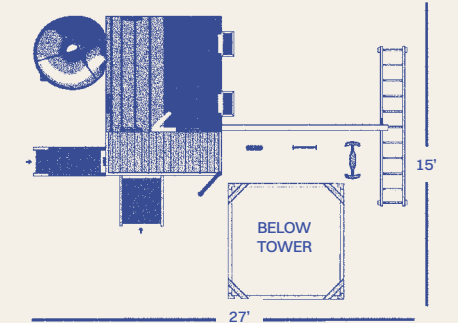

Total Space	34' x 21'
Total Height	14' 6"
Border	110 Linear ft.
Rubber Mulch	2.5 tons
Wood Mulch	7 cu. yds.
Weed Guard	714 sq. ft.

DIMENSIONS

OVERHEAD VIEW