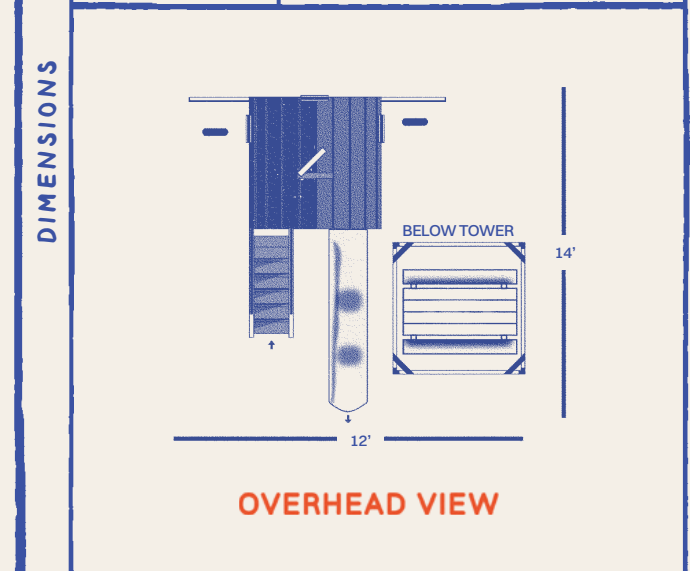

DIMENSIONS	Total Space	32' x 16'
	Total Height	13' 6"
	Border	96 Linear ft.
	Rubber Mulch	2 tons
	Wood Mulch	5 cu. yds.
	Weed Guard	512 sq. ft.

OVERHEAD VIEW

*the*  
**LODGE**

**CUSTOMIZING TIP**

To add more fun, you could do a tunnel express slide out the back of the playhouse. Swap the picnic table for a ball pit and add a telescope on the railing.

PLAYHOUSE SERIES

**THE LODGE**

RECOMMENDED AGES 2-10

<b>MODEL INCLUDES</b>	Towers	6' x 6' Play Deck w/ 5' Deck Height
	Playhouse	6' x 4' Playhouse
	Slides	10' Avalanche Slide
	Climbers	5' Staircase
	Roof Type	Poly
	Swing Beam	2-Position Cross Beam
	Swing	(2) Belt Swings
	Accessories	Built-In Picnic Table
<b>DIMENSIONS</b>	Total Space	18' x 24'
	Total Height	12' 6"
	Border	84 Linear ft.
	Rubber Mulch	1.5 tons
	Wood Mulch	4 cu. yds.
	Weed Guard	432 sq. ft.