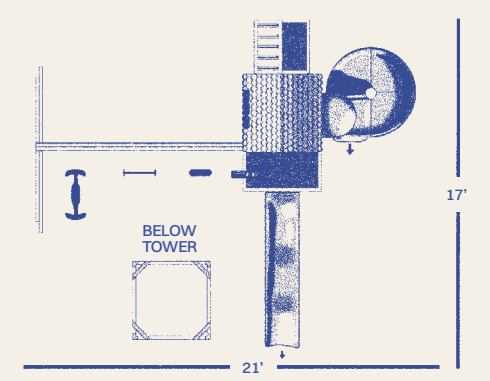

STARBOARD ESCAPE

RECOMMENDED AGES 2-10

MODEL INCLUDES	Towers	4' x 6' Play Deck w/ 5' Deck Height
	Slides	10' Waterfall Slide, 5' Super Spiral
	Climbers	5' Rock Climbing Wall/ Ladder Combo
	Roof Type	Plastic
	Swing Beam Swing	3-Position Standard Beam Plastic Glider, Belt Swing, Trapeze Bar
Accessories	Tic-Tac-Toe, Telescope	
DIMENSIONS	Total Space	27' x 23'
	Total Height	10' 11'
	Border	100 Linear ft.
	Rubber Mulch	2 tons
	Wood Mulch	7 cu. yds.
	Weed Guard	621 sq. ft.

OVERHEAD VIEW