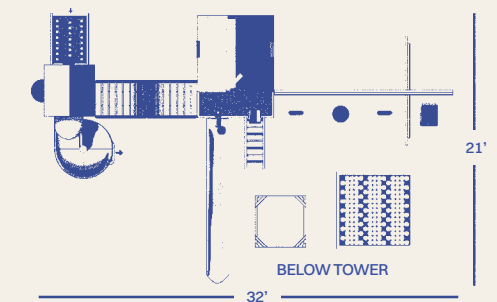

THE CHATEAU

RECOMMENDED AGES 4-12

MODEL INCLUDES

Towers	6' x 8' Play Deck w/7' Deck Height, 4' x 4' Play Deck w/ 7' Deck Height
Playhouse	6' x 6' Playhouse
Connector	Wobbly Bridge
Slides	7' Super Spiral Slide, 14' Avalanche Slide
Climbers	7' Full Width Rock Climbing Wall, 7' Ladder
Roof Type	Poly
Swing Beam	4-Position High Beam
Swing	(2) Belt Swings, Buoy Ball, Hammock Swing
Accessories	6' x 6' Ball Pit (Includes 2500 Balls), Telescope, Spot Light, Megaphone, Bubble Panel

Total Space	38' x 28'
Total Height	14' 4"
Border	132 Linear ft.
Rubber Mulch	3.5 tons
Wood Mulch	10 cu. yds.
Weed Guard	1064 sq. ft.

DIMENSIONS