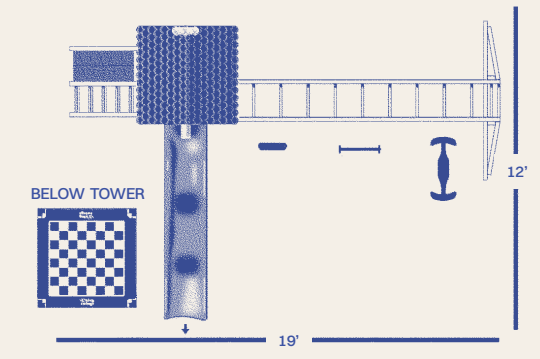

CUBBY'S FORT

RECOMMENDED AGES 2-10

MODEL INCLUDES	Towers	4'x4' Play Deck w/ 5' Deck Height
	Slides	10' Waterfall Slide
	Climbers	5' Rock Climbing Wall/Ladder Combo
	Roof Type	Plastic
	Swing Beam	3-Position Monkey Bar
	Swing	Plastic Glider, Belt Swing, Trapeze Bar
	Accessories	Telescope, Ship's Wheel, Checkerboard Sandbox Cover
	Total Space	25' x 18'
	Total Height	10' 11'
	Border	86 Linear ft.
	Rubber Mulch	1.5 tons
	Wood Mulch	5 cu. yds.
	Weed Guard	450 sq. ft.

DIMENSIONS

OVERHEAD VIEW