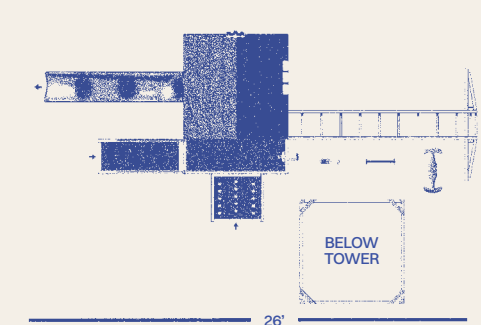

SEA KING

RECOMMENDED AGES

2-10

MODEL INCLUDES

Towers	6' x 8' Play Deck w/ 5' Deck Height
Slides	10' Waterfall Slide
Climbers	5' Staircase, 5' Full Width Rock Climbing Wall
Roof Type	Poly
Swing Beam	3-Position Monkey Bar
Swing	Plastic Glider, Belt Swing, Trapeze Bar
Accessories	Tic-Tac-Toe, Ship's Wheel, Telescope

DIMENSIONS

Total Space	32' x 17'
Total Height	11' 2"
Border	98 Linear ft.
Rubber Mulch	2 tons
Wood Mulch	6 cu. yds.
Weed Guard	544 sq. ft.

OVERHEAD VIEW