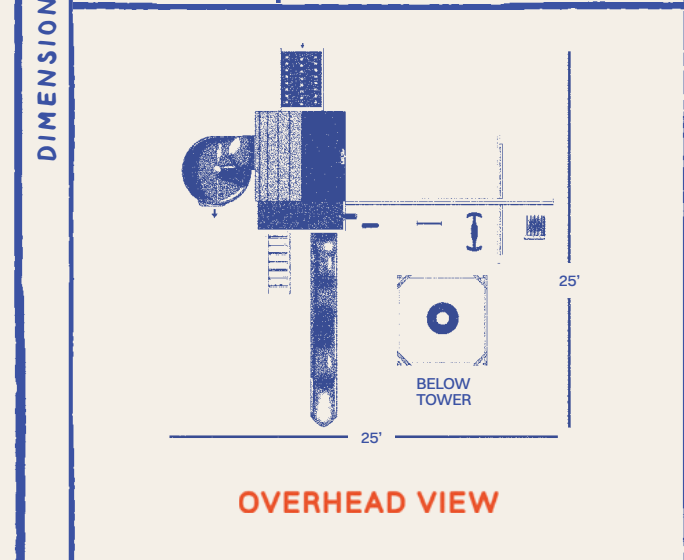

WAVE RIDER

RECOMMENDED AGES 3-14

MODEL INCLUDES	Towers	6'x8' Play Deck w/7' Deck Height
	Slides	7' Super Spiral Slide, 14' Avalanche Slide
	Climbers	7' Full Width Rock Climbing Wall, 7' Ladder
	Roof Type	Poly
	Swing Beam	4-Position High Beam
	Swing	Plastic Glider, Belt Swing, Trapeze Bar, Hammock Swing, 3 Rope Tire Swing (Below Deck)
Accessories	Telescope, Ship's Wheel	

DIMENSIONS	Total Space	31' x 31'
	Total Height	13' 2"
	Border	124 Linear ft.
	Rubber Mulch	3 tons
	Wood Mulch	10 cu. yds.
	Weed Guard	961 sq. ft.