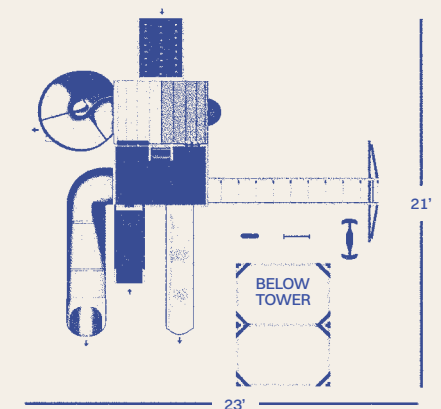

Total Space	29' x 29'
Total Height	13' 2"
Border	116 Linear ft.
Rubber Mulch	3 tons
Wood Mulch	9 cu. yds.
Weed Guard	841 sq. ft.

DIMENSIONS

OVERHEAD VIEW