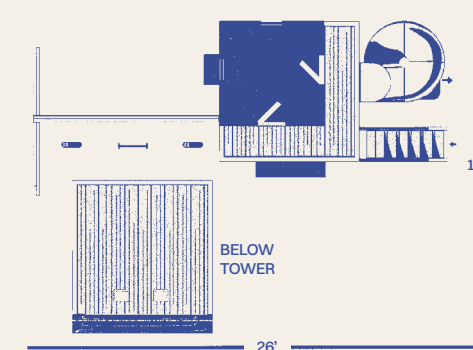

THE MANSION

RECOMMENDED AGES 2-12

MODEL INCLUDES	Towers	8' x 8' Play Deck w/ 6' Deck Height
	Playhouse	6' x 6' Playhouse
	Slides	6' Super Spiral Slide
	Climbers	6' Staircase w/Poly Railing
	Roof Type	Poly
	Swing Beam	3-Position High Beam
	Swing	(2) Belt Swings, Trapeze Bar
Accessories	Decking under Tower, 8' Lemonade Stand and Chairs, Additional Door, Large Flower Box, Small Flower Box	

DIMENSIONS	Total Space	32' x 16'
	Total Height	13' 6"
	Border	96 Linear ft.
	Rubber Mulch	2 tons
	Wood Mulch	5 cu. yds.
	Weed Guard	512 sq. ft.

OVERHEAD VIEW