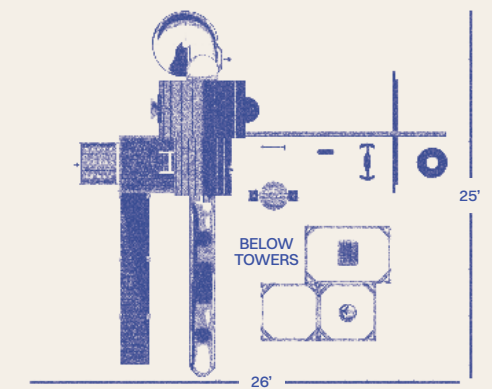

THE GALAXY

RECOMMENDED AGES

2-14

MODEL INCLUDES

Towers	Triple Cascade Tower (5', 7', & 9' towers)
Slides	14' Avalanche Slide, 9' Super Spiral Slide
Climbers	12' Ramp, 5' Full Width Rock Climbing Wall
Roof Type	Poly
Swing Beam	4-Position 10' High Beam
Swing	Belt Swing, Trapeze Bar, Plastic Glider, 4-Rope Tire Swing, Hammock Swing (Below 9' deck), Deluxe Toddler Swing (below 7' deck)
Accessories	Ship's Wheel, Telescope, Megaphone, Spot Light, Tic-Tac-Toe, Tea Table and Chairs, Bubble Panel

Total Space	32' x 32'
Total Height	15' 2"
Border	128 Linear ft.
Rubber Mulch	3.5 tons
Wood Mulch	11 cu. yds.
Weed Guard	1024 sq. ft.

DIMENSIONS

OVERHEAD VIEW