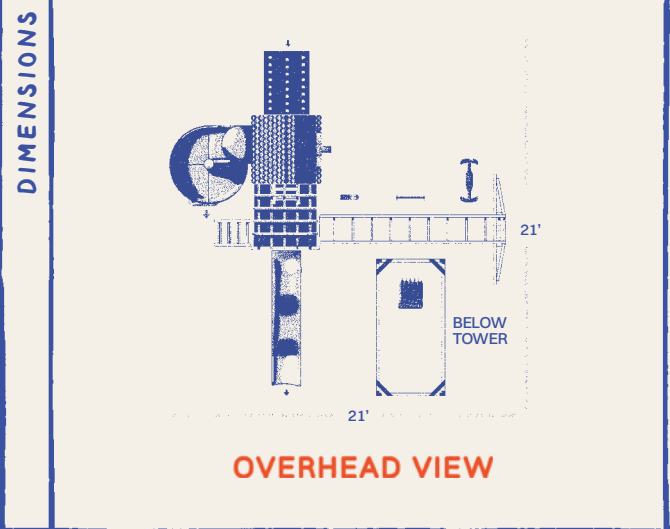

CAPTAIN'S CASTLE

RECOMMENDED AGES 2-14

MODEL INCLUDES	Towers	4' x 8' Double Deck Tower w/ 5' & 7' Deck Height
	Slides	10' Waterfall Slide, 7' Super Spiral Slide
	Climbers	5' Ladder, 7' Full Width Rock Climbing Wall
	Roof Type	Plastic, Pergola
	Swing Beam	3-Position Monkey Bar
	Swing	Plastic Glider, Belt Swing, Trapeze Bar, Hammock Swing (Below 7' deck)
Accessories	Tic-Tac-Toe, Telescope	
DIMENSIONS	Total Space	27' x 27'
	Total Height	12' 6"
	Border	108 Linear ft.
	Rubber Mulch	2.5 tons
	Wood Mulch	8 cu. yds.
	Weed Guard	729 sq. ft.