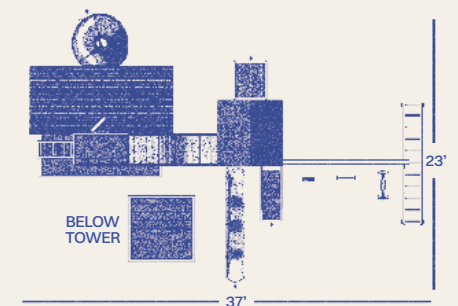

DIMENSIONS

Total Space	43' x 32'
Total Height	12' 2"
Border	150 Linear ft.
Rubber Mulch	4.5 ton
Wood Mulch	14 cu. yds.
Weed Guard	1376 sq. ft.

OVERHEAD VIEW

NEW  
★ FOR ★  
2025

the  
**ASPEN**

**CUSTOMIZING TIP**  
Add even more natural light by putting in big playhouse windows.