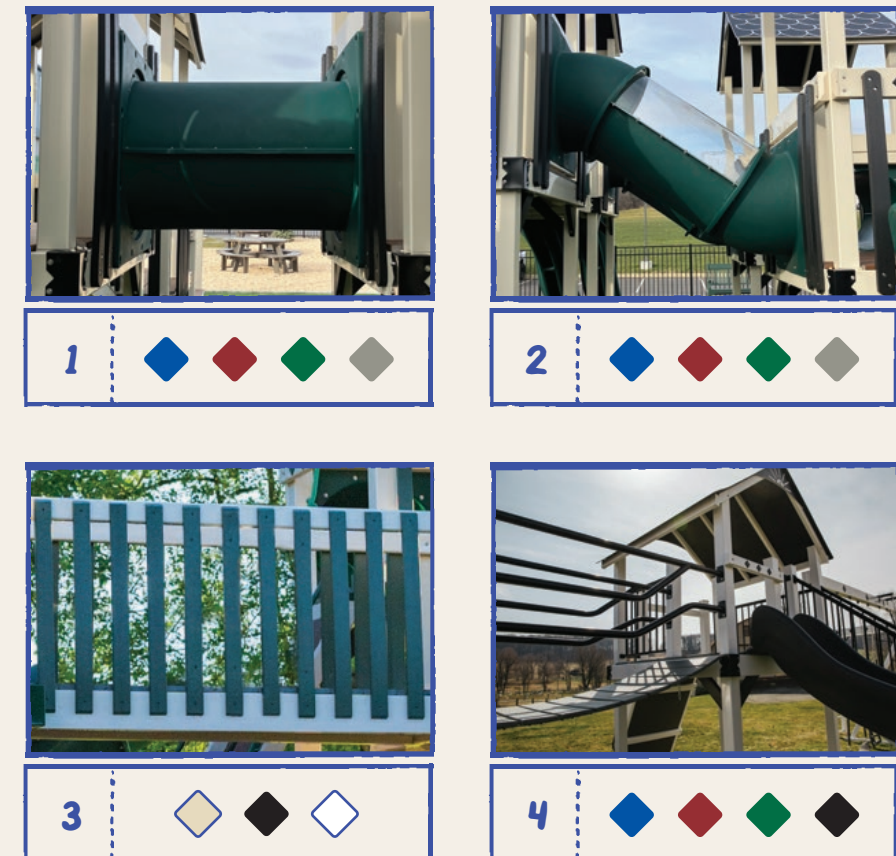

CONNECTORS

1. **Tunnel.** Add a bit of challenge. Available in 3', 6', and 9'

2. **Drop Tunnel Connector.** The perfect escape hatch! Shown with optional clear panel

3. **Solid Bridge.** Available on 4', 6', 8', 10' and 12'. Aluminum railings can replace traditional playground rails on decks and bridges

4. **Wobbly Bridge.** Bouncy fun! Available in 8'