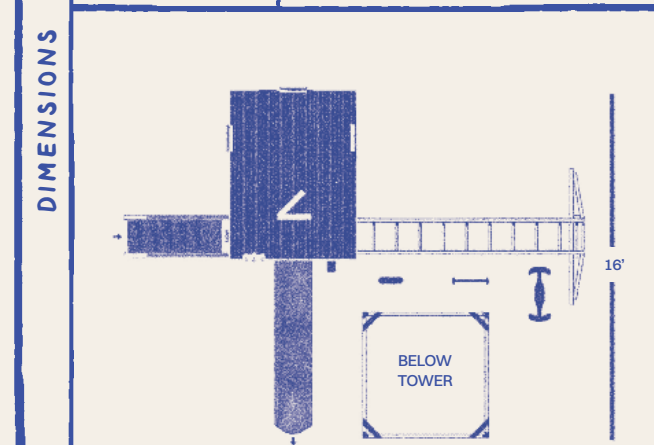

THE COTTAGE

RECOMMENDED AGES 2-10

MODEL INCLUDES	Towers	6'x8' Play Deck w/5' Deck Height
	Playhouse	6' x 6' Playhouse
	Slides	10' Avalanche Slide
	Climbers	5' Staircase
	Roof Type	Lean-to Roof
	Swing Beam	3-Position Monkey Bar
	Swing	Plastic Glider, Belt Swing, Trapeze Bar
Accessories	Ship's Wheel, Telescope	

Total Space	29' x 22'
Total Height	12' 3"
Border	102 Linear ft
Rubber Mulch	2 tons
Wood Mulch	7 cu. yds.
Weed Guard	638 sq. ft.

OVERHEAD VIEW