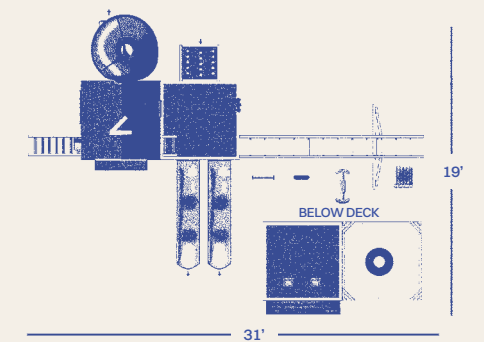

THE OVERLOOK

RECOMMENDED AGES 2-14

MODEL INCLUDES

Towers	6'x12' Double Deck w/ 5' and 7' Deck Heights
Playhouse	6' x 4' Playhouse
Slides	7' Turbo Tube, (2) 12' Avalanche Slide
Climbers	5' Full Width Rock Climbing Wall, 7' Ladder
Roof Type	Poly
Swing Beam	4-Position Monkey Bar
Swing	Belt Swing, Trapeze Bar, Plastic Glider, Hammock Swing, 3-Rope Tire Swing
Accessories	Big Playhouse Window, Ship's Wheel, Large Flower Box, Lemonade stand w/2 chairs, 36 sq ft of decking under the tower, Spotlight

Total Space	37' x 25'
Total Height	13' 2'
Border	124 Linear ft.
Rubber Mulch	3 tons
Wood Mulch	10 cu. yds.
Weed Guard	925 sq. ft.

DIMENSIONS

OVERHEAD VIEW