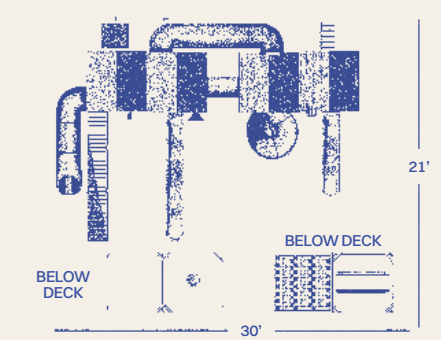

DIMENSIONS

Total Space	36' x 28'
Total Height	13' 2"
Border	128 Linear ft.
Rubber Mulch	3.5 tons
Wood Mulch	10 cu. yds.
Weed Guard	1008 sq. ft.

OVERHEAD VIEW