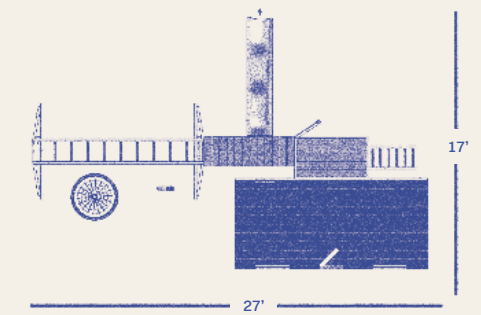

THE ASPEN

RECOMMENDED AGES 4-12

MODEL INCLUDES

Playhouse	13' x 6' A-Frame
Connector	6' Solid Bridge w/Build Up & Support Posts
Slides	10' Waterfall Slide
Climbers	6' Ladder
Roof Type	A-Frame
Swing Beam	Free Standing 3-Position Monkey Bar
Swing	Belt Swing, Web Swing
Accessories	A-frame Playhouse Balcony w/o crawl space, 6' Fireman's Pole

Total Space	33' x 23'
Total Height	10' 9"
Border	112 Linear ft.
Rubber Mulch	2.5 ton
Wood Mulch	8 cu. yds.
Weed Guard	759 sq. ft.

DIMENSIONS

OVERHEAD VIEW