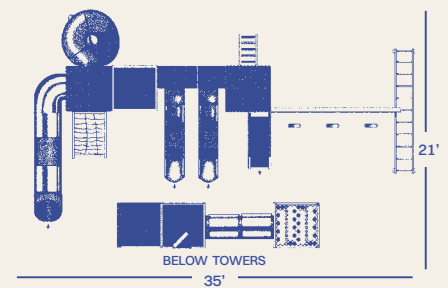

COSMIC LAUNCHER

RECOMMENDED AGES

2-14

MODEL INCLUDES

Towers	4'x8' Double-Deck Tower, 4'x4' Tower with Roof Raised 1', w/ 5' & 7' Deck Height
Connector	6' Solid Bridge, 6' Tunnel
Slides	7' Sidewinder Slide, 7' Turbo Tube Slide, (2) 10' Avalanche Slides
Climbers	7' Cargo Net, 5' Staircase, 5' Ladder
Roof Type	Plastic
Swing Beam	3-Position High Beam with Perpendicular Monkey Bars
Swing	(3) Belt Swings
Accessories	Decking Under 4'x8' Double-Deck Tower, 8' Additional Railings, Clubhouse with door, 4'x4' Ball Pit w/ 1,500 Balls, (4) Straight Clear Panels, Elbow Clear Panel

Total Space	41' x 28'
Total Height	12' 6"
Border	138 Linear ft.
Rubber Mulch	4 tons
Wood Mulch	11 cu. yds.
Weed Guard	1148 sq. ft.

DIMENSIONS

OVERHEAD VIEW